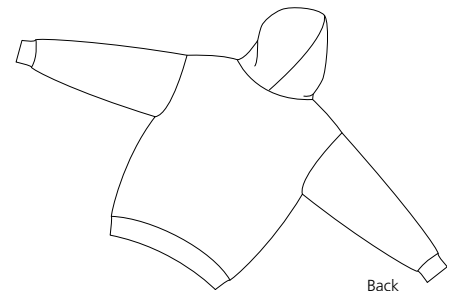

Youth Pullover Hooded Sweatshirt

Front

Back

996Y

- * 8-ounce * 50/50 cotton/poly NuBlend™ fleece * Double-lined hood
- * Ribbed collar and cuffs * Coverseamed waistband * Set-in sleeves * Muff pocket

Care Instructions:
Machine wash cold, gentle cycle.
Only non-chlorine bleach when needed.
Tumble dry low, do not iron.

Finished Measurements in Inches				
Size	S	M	L	XL
Width	15	17	19	21
Length	18	21	24	27
Sleeve	24	28.5	31	33.4

Chest width measured 1" below armhole. Body length measured from high point of shoulder.
Sleeve length measured from high point of shoulder.