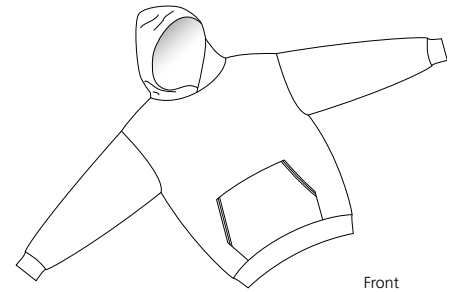

Youth Pullover Hooded Sweatshirt

Front

Back

996Y

- * 8-ounce * 50/50 cotton/poly NuBlend™ fleece * Double-lined hood
- * Ribbed collar and cuffs * Coverseamed waistband * Set-in sleeves * Muff pocket

Care Instructions:
Machine wash cold, gentle cycle.
Only non-chlorine bleach when needed.
Tumble dry low, do not iron.

Finished Measurements in Inches				
Size	S	M	L	XL
Width	15	17	19	21
Length	18	21	24	27
Sleeve	24	28.5	31	33.4

Chest width measured 1" below armhole. Body length measured from high point of shoulder.
Sleeve length measured from high point of shoulder.